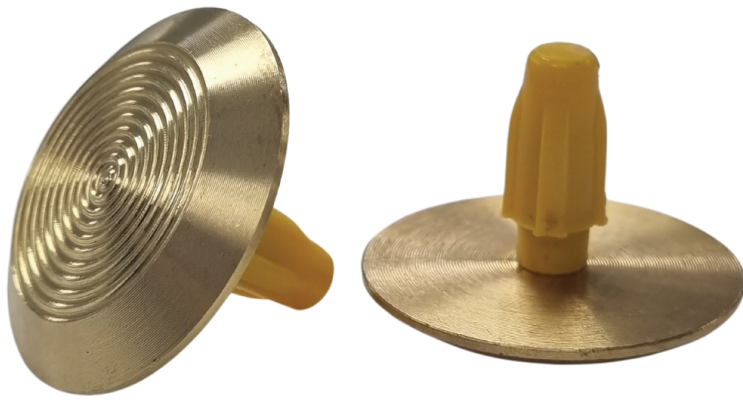

BH10N

Brass TGSi Individual Tactile

The solid brass range is a solution of style and class while remaining purposeful and functional. Ideal for retrofitting. Available in various styles that all allow the surrounding floor surface to show between the tactile indicators for an architecturally superior appearance.

Features

- Grooved 10 ring top only
- Plain sides
- Rear fixing plug and sleeve
- Sloped sides for safe transition

Application:

Interior and Exterior

Tactile Colours: Brass