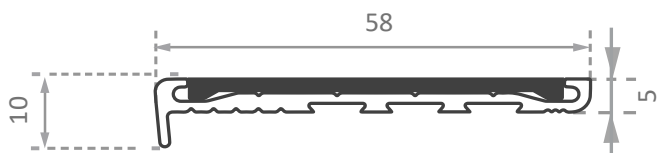

### Length:

5850mm  
(Cut-to-length service available)

Insert Colours: Black, Yellow, Grey, Luminescent

Aluminium Colours: Natural (standard), Black

Upon request Bronze, Saffron, Gold

**P5** High Slip Resistance Stair Nosings  
Up to P5 high Slip Resistance