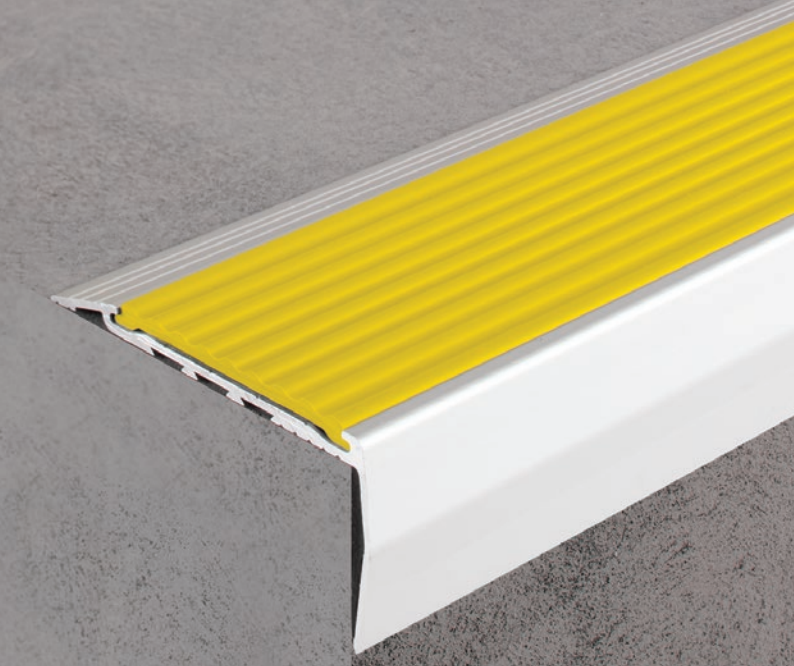

## Tredfx Silhouette Series

Aluminium Safety Stair Nosing for Hard Substrate Stairs

### Product Data Sheet

- Ribbed polymer insert
- Ramped back
- Long raked front
- Pre-drilled and countersunk

Popular, proven and endorsed, the Tredfx Silhouette series continues to expand and improve. Loved and used by thousands since its inception, this series has stood the test of time. Ideal for retro-fitting as well as fitting to new staircases, the Tredfx Silhouette range remains superior in quality, affordable in cost and useful in application. Fit to internal or external stairs for increased safety and enhanced aesthetics.

### Specification Guide

Install Tredfx Silhouette SBR135 safety stair nosings, (insert aluminium colour) anodised aluminium with slip-resistant inserts, colour (insert colour), to stairs as required in accordance with manufacturer's recommendations and the requirements of the NCC and AS1428.1-2009. Available from: Total Tactilez, 0800 822 845, info@totaltactilez.co.nz

### Specifications

<b>Length</b>	5850mm (Cut-to-length service available)
<b>Application</b>	Hard Surfaces
<b>Colours</b>	Black, White, Beige, Yellow, Light Grey, Mid Grey, Dark Grey, Blue, Red, Tangerine, Coral, Lime Green, Raspberry, Teal, Ultra Violet