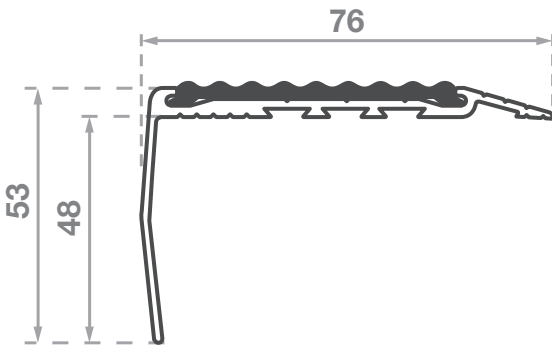

## Tredfx Silhouette Series

Aluminium Safety Stair Nosing for Hard Substrate Stairs

### Product Data Sheet

- Ribbed polymer insert
- Ramped back
- Long raked front
- Pre-drilled and countersunk

Popular, proven and endorsed, the Tredfx Silhouette series continues to expand and improve. Loved and used by thousands since its inception, this series has stood the test of time. Ideal for retro-fitting as well as fitting to new staircases, the Tredfx Silhouette range remains superior in quality, affordable in cost and useful in application. Fit to internal or external stairs for increased safety and enhanced aesthetics.

### Specifications

<b>Length</b>	5850mm (Cut-to-length service available)
<b>Application</b>	Hard Surfaces
<b>Colours</b>	Black, White, Beige, Yellow, Light Grey, Mid Grey, Dark Grey, Blue, Red, Tangerine, Coral, Lime Green, Raspberry, Teal, Ultra Violet