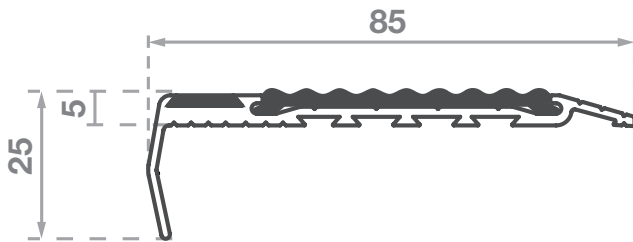

P5 High Slip Resistance Stair Nosings
Up to P5 high slip resistance

5 year warranty

Installation Services available