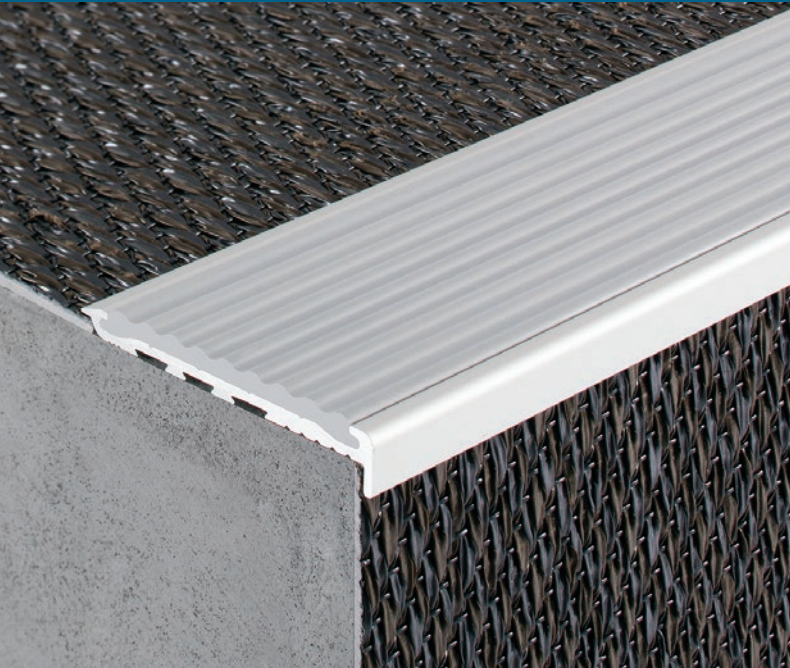

SBV105

Tredfx Silhouette Series

Aluminium Safety Stair Nosing for Vinyl/Rubber Applications

Product Data Sheet

- Ribbed polymer insert
- Gripper back
- Short raked front
- Pre-drilled and countersunk

Popular, proven and endorsed, the Tredfx Silhouette series continues to expand and improve. Loved and used by thousands since its inception, this series has stood the test of time. Ideal for retro-fitting as well as fitting to new staircases, the Tredfx Silhouette range remains superior in quality, affordable in cost and useful in application. Fit to internal or external stairs for increased safety and enhanced aesthetics.

Specification Guide

Install Tredfx Silhouette SBV105 safety stair nosings, (insert aluminium colour) anodised aluminium with slip-resistant inserts, colour (insert colour), to stairs as required in accordance with manufacturer's recommendations and the requirements of NZS 4121 and AS/NZS 1428.4.1-2009. Available from: Total Tactilez, 0800 822 845, info@totaltactilez.co.nz

P5 High Slip Resistance Stair Nosings
Up to P5 high slip resistance

5 year warranty

Installation Services available

Specifications

Length	5850mm (Cut-to-length service available)
Application	Vinyl/Rubber
Insert Colours	Black, White, Beige, Yellow, Light Grey, Mid Grey, Dark Grey, Blue, Red, Tangerine, Coral, Lime Green, Raspberry, Teal, Ultra Violet