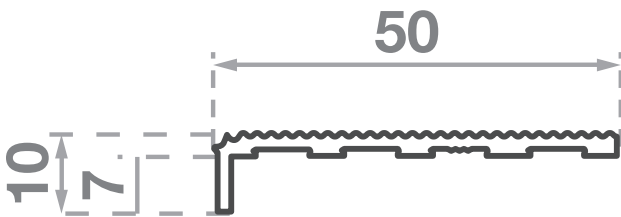

SNB031

Tredfx Silhouette Series

Aluminium Safety Stair Nosing for Vinyl/Rubber Applications

Product Data Sheet

- Safety ribbed aluminium
- Ramped back
- Short square front

Popular, proven and endorsed, the Tredfx Silhouette series continues to expand and improve. Loved and used by thousands since its inception, this series has stood the test of time. Ideal for retro-fitting as well as fitting to new staircases, the Tredfx Silhouette range remains superior in quality, affordable in cost and useful in application. Fit to internal or external stairs for increased safety and enhanced aesthetics.

Specification Guide

Install Tredfx Silhouette SNB031 safety stair nosings, (insert aluminium colour) aluminium with slip-resistant inserts to stairs as required in accordance with manufacturer's recommendations and the requirements of NZS 4121 and AS/NZS 1428.4.1-2009. Available from: Total Tactilez, 0800 822 845, info@totaltactilez.co.nz

Specifications

Length	5850mm (Cut-to-length service available)
Application	Vinyl/Rubber/Rebate
Insert Colours	N/A
Aluminium Colours	Natural (standard), Black, Chocolate, Olive, Saffron

www.cmtgroup.co.nz Phone. 0800 147 433 Facsimile. 03 579 6337 Email. info@cmtgroup.co.nz