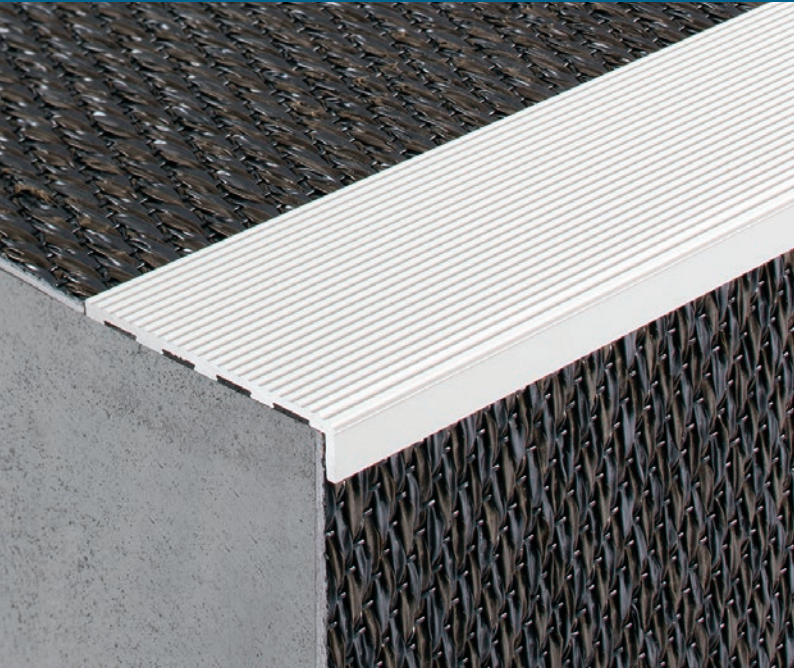

SNB031

Tredfx Silhouette Series

Aluminium Safety Stair Nosing for Vinyl/Rubber Applications

Product Data Sheet

- Safety ribbed aluminium
- Ramped back
- Short square front

Popular, proven and endorsed, the Tredfx Silhouette series continues to expand and improve. Loved and used by thousands since its inception, this series has stood the test of time. Ideal for retro-fitting as well as fitting to new staircases, the Tredfx Silhouette range remains superior in quality, affordable in cost and useful in application. Fit to internal or external stairs for increased safety and enhanced aesthetics.

Specification Guide

Install Tredfx Silhouette SNB031 safety stair nosings, (insert aluminium colour) aluminium with slip-resistant inserts to stairs as required in accordance with manufacturer's recommendations and the requirements of NZS 4121 and AS/NZS 1428.4.1-2009. Available from: Total Tactilez, 0800 822 845, info@totaltactilez.co.nz