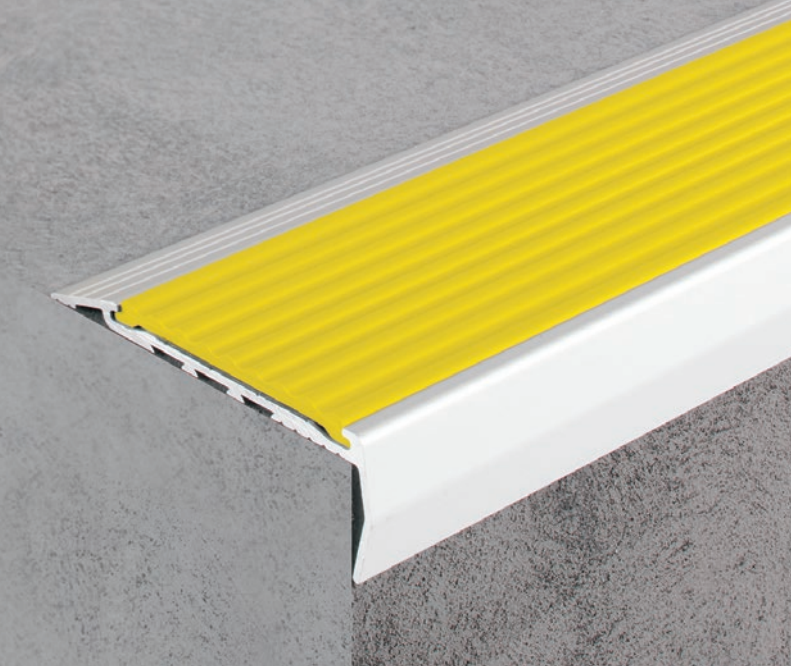

## Tredfx Silhouette Series

Aluminium Safety Stair Nosing for Hard Substrate Stairs

### Product Data Sheet

- Ribbed polymer insert
- Ramped back
- Short raked front
- Pre-drilled and countersunk

Popular, proven and endorsed, the Tredfx Silhouette series continues to expand and improve. Loved and used by thousands since its inception, this series has stood the test of time. Ideal for retro-fitting as well as fitting to new staircases, the Tredfx Silhouette range remains superior in quality, affordable in cost and useful in application. Fit to internal or external stairs for increased safety and enhanced aesthetics.

### Specification Guide

Install Tredfx Silhouette SBR103 safety stair nosings, (insert aluminium colour) anodised aluminium with slip-resistant inserts, colour (insert colour), to stairs as required in accordance with manufacturer's recommendations and the requirements of NZS 4121 and AS/NZS 1428.4.1-2009. Available from: Total Tactilez, 0800 822 845, info@totaltactilez.co.nz

### Specifications

<b>Length</b>	5850mm (Cut-to-length service available)
<b>Application</b>	Hard Surfaces
<b>Insert Colours</b>	Black, White, Beige, Yellow, Light Grey, Mid Grey, Dark Grey, Blue, Red, Tangerine, Coral, Lime Green, Raspberry, Teal, Ultra Violet