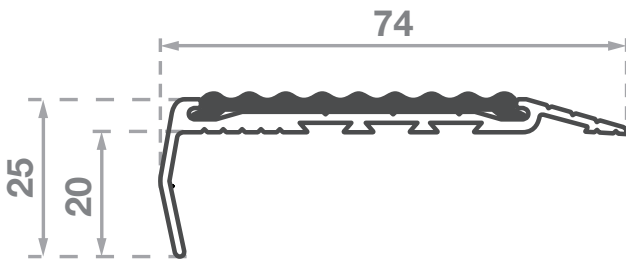

P5 High Slip Resistance Stair Nosings
Up to P5 high slip resistance

5 year warranty

Installation Services available