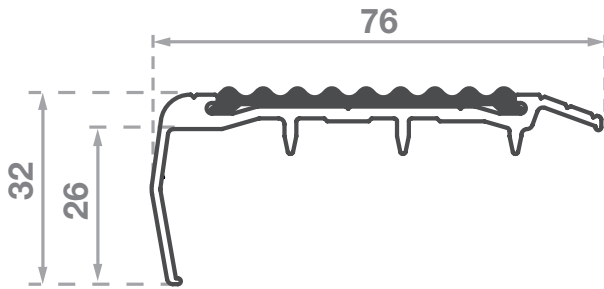

P5 High Slip Resistance Stair Nosings
Up to P5 high slip resistance

5 year warranty

Installation Services available