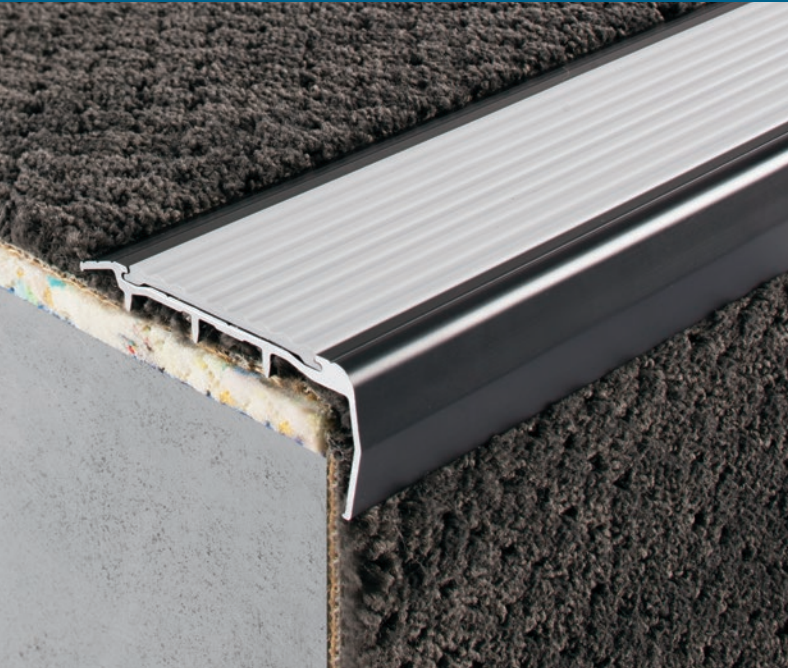

## Tredfx Podium Series

Aluminium Safety Stair Nosing for Broadloom Carpet Applications

### Product Data Sheet

- Ribbed polymer insert
- Gripper back
- Folded front
- Pre-drilled and countersunk

Specifically developed for carpeted area applications, the Tredfx Podium Series stair nosings look great, work well and are easy to install. With profiles to suit carpet with underlay, direct-stick carpet and carpet tiles, the Podium range provides an effective indoor safety solution. A huge offering of profile and insert colour combinations makes them suitable for use with any colour carpet.

### Specification Guide

Install Tredfx Podium PBC102 safety stair nosings, (insert aluminium colour) anodised aluminium with slip-resistant inserts, colour (insert colour), to stairs as required in accordance with manufacturer's recommendations and the requirements of NZS 4121 and AS/NZS 1428.4.1-2009. Available from: Total Tactilez, 0800 822 845, info@totaltactilez.co.nz

### Specifications

<b>Length</b>	5850mm (Cut-to-length service available)
<b>Application</b>	Carpet/Underlay
<b>Insert Colours</b>	Black, White, Beige, Yellow, Light Grey, Mid Grey, Dark Grey, Blue, Red, Tangerine, Coral, Lime Green, Raspberry, Teal, Ultra Violet
<b>Aluminium Colours</b>	Natural (standard), Black, Chocolate, Olive, Saffron