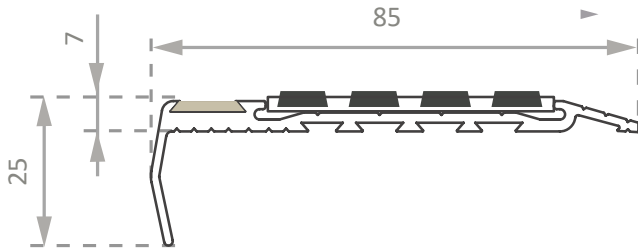

LKR427

Aluminium Safety Stair Nosing for Surface Mount Applications

The Tredfx luminescent options are a popular choice for today's discerning market, these luminescent nosings are functional in both looks and purpose. While making your staircase safer with a grit insert, the luminescent strip at the front ensures the nosing's visibility around the clock. Suitable for interior and exterior.

Specification Guide

Install LKR427 to stairs as required in accordance with manufacturer's recommendations and the requirements of NZS 4121 and AS/NZS 1428.4.1-2009. Available from: Total Tactilez, 0800 822 845, info@totaltactilez.co.nz

Features

- Interior and exterior use
- Ramped back, folded front
- Luminescent and grit insert
- Pre-drilled and countersunk

Application:

Surface mount

Length:

5850mm
(Cut-to-length service available)

Insert Colours: Black/Natural, Yellow/Natural, White/Natural, Black/Black

Aluminium Colours: Natural (standard), Black

Upon request: Bronze, Saffron, Gold

P5 High Slip Resistance Stair Nosings
Up to P5 high Slip Resistance

5 Year Warranty

Installation Services Available

classic architectural group

TOTAL TACTILEZ
Innovative Solution Providers