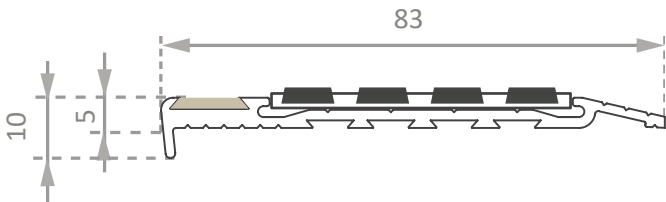

### Length:

5850mm  
(Cut-to-length service available)

**Insert Colours:** Black/Natural, Yellow/Natural, White/Natural, Black/Black

**Aluminium Colours:** Natural (standard), Black

**Upon request:** Bronze, Saffron, Gold