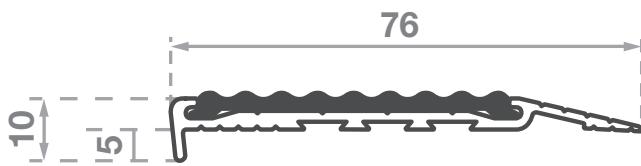

SBR104

Tredfx Silhouette Series

Aluminium Safety Stair Nosing for Hard Substrate Stairs

Product Data Sheet

- Ribbed polymer insert
- Ramped back
- Short raked front
- Pre-drilled and countersunk

Popular, proven and endorsed, the Tredfx Silhouette series continues to expand and improve. Loved and used by thousands since its inception, this series has stood the test of time. Ideal for retro-fitting as well as fitting to new staircases, the Tredfx Silhouette range remains superior in quality, affordable in cost and useful in application. Fit to internal or external stairs for increased safety and enhanced aesthetics.

Specification Guide

Install Tredfx Silhouette SBR104 safety stair nosings, (insert aluminium colour) anodised aluminium with slip-resistant inserts, colour (insert colour), to stairs as required in accordance with manufacturer's recommendations and the requirements of NZS 4121 and AS/NZS 1428.4.1-2009. Available from: Total Tactilez, 0800 822 845, info@totaltactilez.co.nz