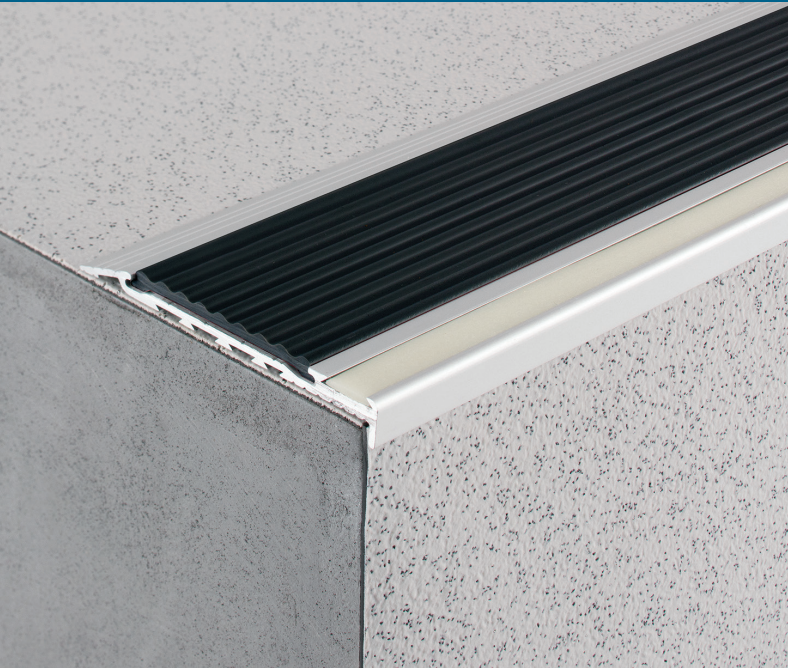

LBR128

Tredfx Lumaway Series

Aluminium Safety Stair Nosing with Luminescent Insert

Product Data Sheet

- Dual polymer inserts
- Ramped back
- Short raked front
- Pre-drilled and countersunk

The Tredfx Lumaway series is a popular choice for today's discerning market, these luminescent nosings are functional in both looks and purpose. Whilst making your staircase safer with the ribbed polymer slip-resistant insert, the luminescent strip at the front ensures the nosing's visibility around the clock. Suitable for internal applications.

Specification Guide

Install Tredfx Lumaway LBR128 safety luminescent stair nosings, (insert aluminium colour) anodised aluminium with slip-resistant inserts, colour (insert colour), to stairs as required in accordance with manufacturer's recommendations and the requirements of NZS 4121 and AS/NZS 1428.4.1-2009.