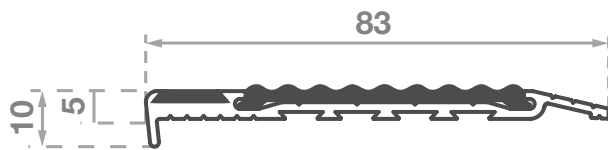

P5 High Slip Resistance Stair Nosings
Up to P5 high slip resistance

Installation Services available

5 year warranty

Specifications

Length	5850mm (Cut-to-length service available)
Application	Hard Surfaces
Insert Colour	Luminescent

Insert Colours
Black, White, Beige, Yellow, Light Grey, Mid Grey, Dark Grey, Blue, Red, Tangerine

Aluminium Colours
Natural (standard)

classic architectural group

www.totaltactilez.co.nz Phone. 0800 TACTILE (822 845) Facsimile. 0508 TACTILE (822 845) Email. info@totaltactilez.co.nz

NZ Head Office. 6A Wither Road, Witherlea, Blenheim 7201

North Island Office. 16 Aerodrome Road, Gisborne 4010

Auckland Depot. 17 Carpenter Road, East Tamaki, Auckland 2013

Christchurch Depot. 101 Sturrocks Road, Casebrook, Christchurch 8051