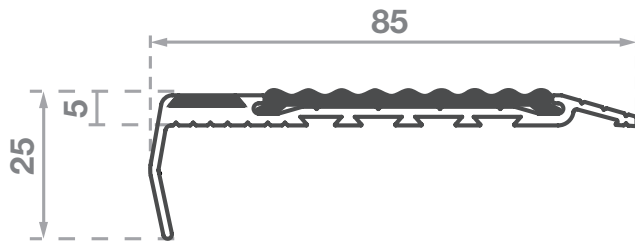

LBR127

Tredfx Lumaway Series

Aluminium Safety Stair Nosing with Luminescent Insert

Product Data Sheet

- Dual polymer inserts
- Ramped back
- Folded front
- Pre-drilled and countersunk

The Tredfx Lumaway series is a popular choice for today's discerning market, these luminescent nosings are functional in both looks and purpose. Whilst making your staircase safer with the ribbed polymer slip-resistant insert, the luminescent strip at the front ensures the nosing's visibility around the clock. Suitable for internal applications.

Specification Guide

Install Tredfx Lumaway LBR127 safety luminescent stair nosings, (insert aluminium colour) anodised aluminium with slip-resistant inserts, colour (insert colour), to stairs as required in accordance with manufacturer's recommendations and the requirements of NZS 4121 and AS/NZS 1428.4.1-2009.

Available from: Total Tactilez, 0800 822 845, info@totaltactilez.co.nz

Specifications

Length	5850mm (Cut-to-length service available)
Application	Hard Surfaces
Insert Colour	Luminescent

Insert Colours

Aluminium Colours