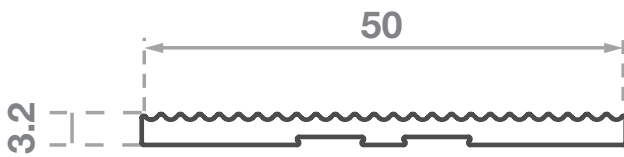

Specifications

Length	5850mm (Cut-to-length service available)
Application	Rebated into hard surfaces/Tiles
Aluminium Colours	Natural (standard), Black, Platinum

classic
architectural group

www.totaltactilez.co.nz Phone. 0800 TACTILE (822 845) Facsimile. 0508 TACTILE (822 845) Email. info@totaltactilez.co.nz

NZ Head Office. 6A Wither Road, Witherlea, Blenheim 7201

North Island Office. 16 Aerodrome Road, Gisborne 4010

Auckland Depot. 17 Carpenter Road, East Tamaki, Auckland 2013

Christchurch Depot. 101 Sturrocks Road, Casebrook, Christchurch 8051