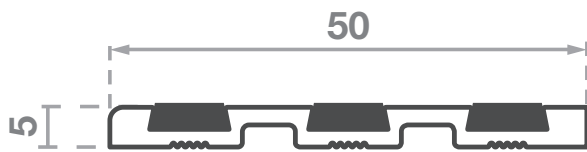

Specifications

Length	4000mm (Cut-to-length service available)
Application	Hard surfaces/Tiles
Insert Colour	Black

Aluminium Colour	Natural (standard)

classic
architectural group

www.totaltactilez.co.nz Phone. 0800 TACTILE (822 845) Facsimile. 0508 TACTILE (822 845) Email. info@totaltactilez.co.nz

NZ Head Office. 6A Wither Road, Witherlea, Blenheim 7201

North Island Office. 16 Aerodrome Road, Gisborne 4010

Auckland Depot. 17 Carpenter Road, East Tamaki, Auckland 2013

Christchurch Depot. 101 Sturrocks Road, Casebrook, Christchurch 8051