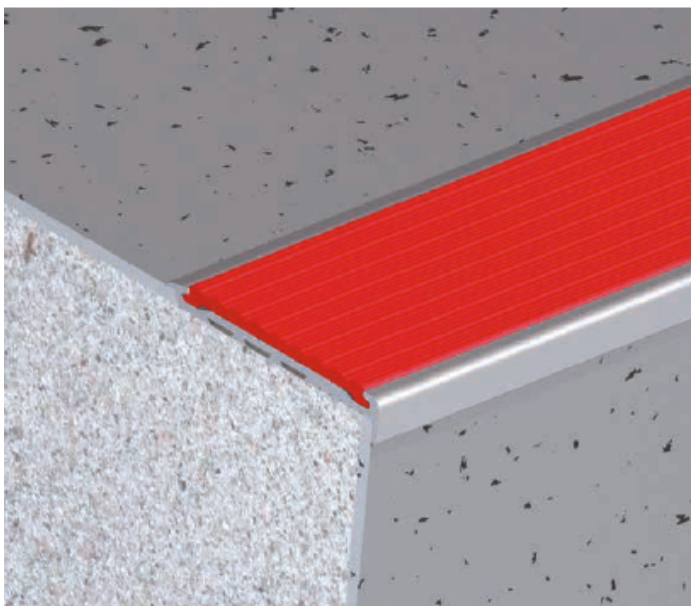

Tredfx SBV105

www.totaltactilez.co.nz

Product Data Sheet

SBV105

Tredfx Silhouette Series

Aluminium safety stair nosing for vinyl/rubber applications

- Ribbed polymer insert
- Gripper back
- Short raked front
- Pre-drilled and countersunk

Popular, proven and endorsed, the Tredfx Silhouette series continues to expand and improve. Loved and used by thousands since its inception, this series has stood the test of time. Ideal for retro-fitting as well as fitting to new staircases, the Tredfx Silhouette range remains superior in quality, affordable in cost and useful in application. Fit to internal or external stairs for increased safety and enhanced aesthetics.

Specification Guide

Install Tredfx Silhouette SBV105 safety stair nosing with Tredfx slip-resistant insert (insert colour) to stairs as requested in accordance with the manufacturer's recommendations and the requirements of the NCC and AS1428.1-2009.