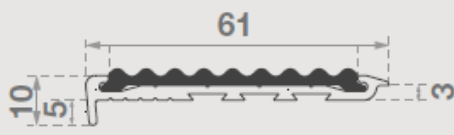

## Tredfx Silhouette Series

Aluminium safety stair nosing for vinyl/rubber applications

- Ribbed polymer insert
- Gripper back
- Short raked front
- Pre-drilled and countersunk

Popular, proven and endorsed, the Tredfx Silhouette series continues to expand and improve. Loved and used by thousands since its inception, this series has stood the test of time. Ideal for retro-fitting as well as fitting to new staircases, the Tredfx Silhouette range remains superior in quality, affordable in cost and useful in application. Fit to internal or external stairs for increased safety and enhanced aesthetics.

## Specification Guide

Install Tredfx Silhouette SBV105 safety stair nosing with Tredfx slip-resistant insert (insert colour) to stairs as requested in accordance with the manufacturer's recommendations and the requirements of the NCC and AS1428.1-2009.