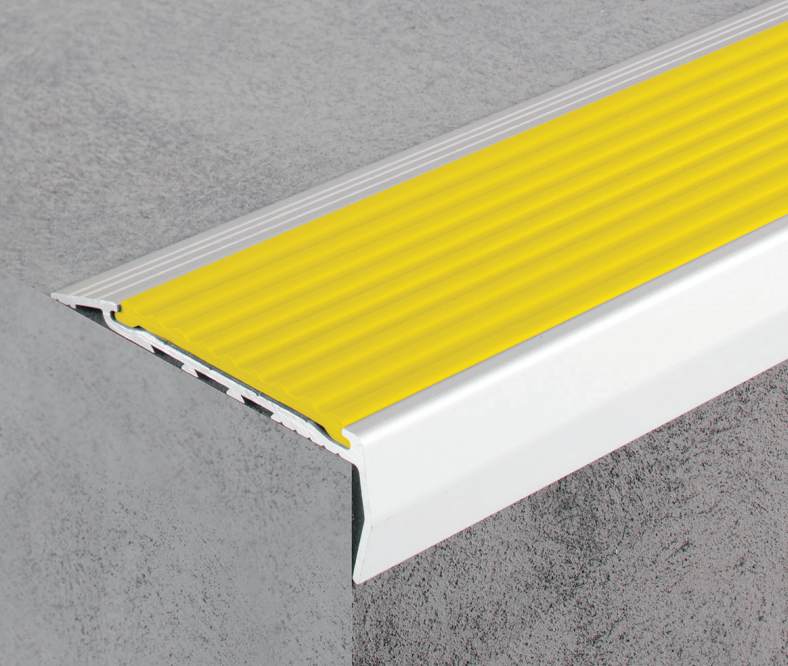

SBR103

Tredfx Silhouette Series

Aluminium Safety Stair Nosing for Hard Substrate Stairs

P5 High Slip Resistance Stair Nosings
Up to P5 high slip resistance

Installation Services
available

5 year
warranty

Product Data Sheet

- Ribbed polymer insert
- Ramped back
- Short raked front
- Pre-drilled and countersunk

Popular, proven and endorsed, the Tredfx Silhouette series continues to expand and improve. Loved and used by thousands since its inception, this series has stood the test of time. Ideal for retro-fitting as well as fitting to new staircases, the Tredfx Silhouette range remains superior in quality, affordable in cost and useful in application. Fit to internal or external stairs for increased safety and enhanced aesthetics.

Specification Guide

Install Tredfx Silhouette SBR103 safety stair nosings, (insert aluminium colour) anodised aluminium with slip-resistant inserts, colour (insert colour), to stairs as required in accordance with manufacturer's recommendations and the requirements of NZS 4121 and AS/NZS 1428.4.1-2009. Available from: Total Tactilez, 0800 822 845, info@totaltactilez.co.nz

Specifications

Length	5850mm (Cut-to-length service available)
Application	Hard Surfaces
Insert Colours	Black, White, Beige, Yellow, Light Grey, Mid Grey, Dark Grey, Blue, Red, Tangerine
Aluminium Colours	Natural (standard), Black, Gold, Bronze