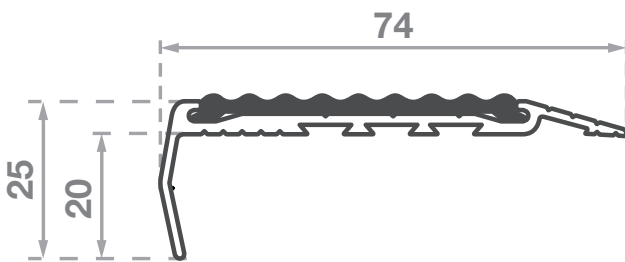

SBR103

Tredfx Silhouette Series

Aluminium Safety Stair Nosing for Hard Substrate Stairs

P5 High Slip Resistance Stair Nosings
Up to P5 high slip resistance

Installation Services
available

5 year
warranty

Product Data Sheet

- Ribbed polymer insert
- Ramped back
- Short raked front
- Pre-drilled and countersunk

Popular, proven and endorsed, the Tredfx Silhouette series continues to expand and improve. Loved and used by thousands since its inception, this series has stood the test of time. Ideal for retro-fitting as well as fitting to new staircases, the Tredfx Silhouette range remains superior in quality, affordable in cost and useful in application. Fit to internal or external stairs for increased safety and enhanced aesthetics.

Specifications

Length	5850mm (Cut-to-length service available)
Application	Hard Surfaces
Insert Colours	Black, White, Beige, Yellow, Light Grey, Mid Grey, Dark Grey, Blue, Red, Tangerine
Aluminium Colours	Natural (standard), Black, Gold, Bronze