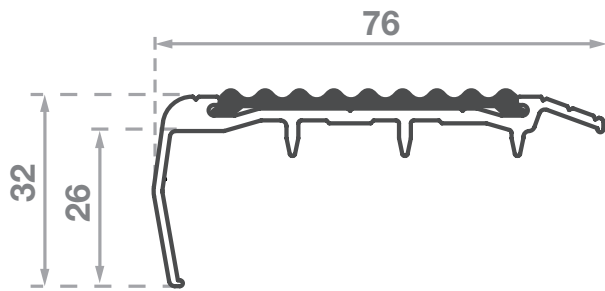

P5 High Slip Resistance Stair Nosings
Up to P5 high slip resistance

Installation Services available

5 year warranty

Specifications

Length	5850mm (Cut-to-length service available)
Application	Carpet/Underlay
Insert Colours	Black, White, Beige, Yellow, Light Grey, Mid Grey, Dark Grey, Blue, Red, Tangerine

Aluminium Colours: Natural (standard), Black, Gold, Bronze

www.totaltactilez.co.nz Phone. 0800 TACTILE (822 845) Facsimile. 0508 TACTILE (822 845) Email. info@totaltactilez.co.nz

NZ Head Office. 6A Wither Road, Witherlea, Blenheim 7201

North Island Office. 16 Aerodrome Road, Gisborne 4010

Auckland Depot. 17 Carpenter Road, East Tamaki, Auckland 2013

Christchurch Depot. 101 Sturrocks Road, Casebrook, Christchurch 8051