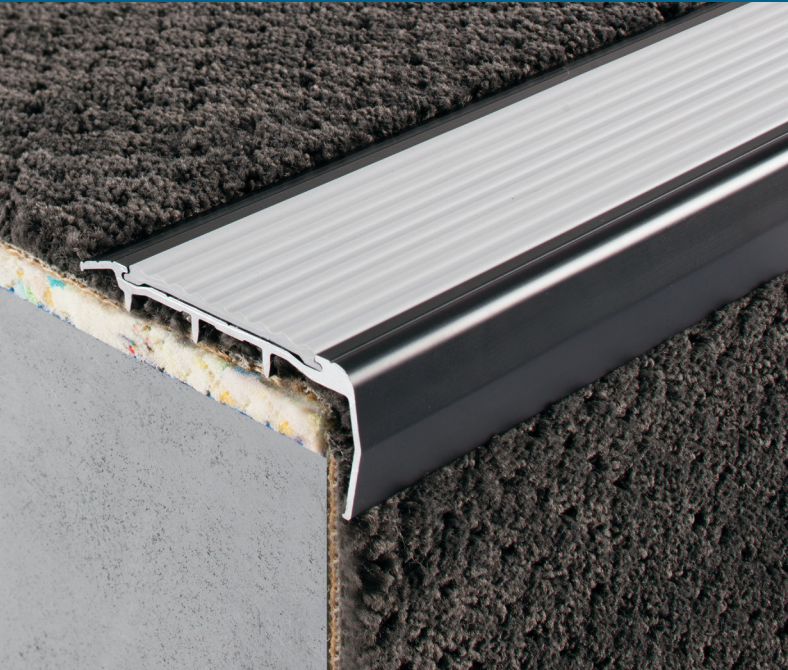

## Tredfx Podium Series

Aluminium Safety Stair Nosing for Broadloom Carpet Applications

### Product Data Sheet

- Ribbed polymer insert
- Gripper back
- Folded front
- Pre-drilled and countersunk

Specifically developed for carpeted area applications, the Tredfx Podium Series stair nosings look great, work well and are easy to install. With profiles to suit carpet with underlay, direct-stick carpet and carpet tiles, the Podium range provides an effective indoor safety solution. A huge offering of profile and insert colour combinations makes them suitable for use with any colour carpet.

### Specification Guide

Install Tredfx Podium PBC102 safety stair nosings, (insert aluminium colour) anodised aluminium with slip-resistant inserts, colour (insert colour), to stairs as required in accordance with manufacturer's recommendations and the requirements of NZS 4121 and AS/NZS 1428.4.1-2009. Available from: Total Tactilez, 0800 822 845, info@totaltactilez.co.nz

### Specifications

Length	5850mm (Cut-to-length service available)
Application	Carpet/Underlay
Insert Colours	Black, White, Beige, Yellow, Light Grey, Mid Grey, Dark Grey, Blue, Red, Tangerine

Aluminium Colours: Natural (standard), Black, Gold, Bronze