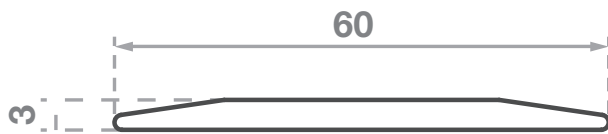

TKR016

Tredfx Traxion Series

Traction Bar for Ramps and Slippery Surfaces

Product Data Sheet

- Slip-resistant carborundum
- Ramped edges
- Can also be used for stairs

Whether used on stairs or on ramps, the Tredfx Traxion series offers high levels of slip-resistance wherever installed. Available in the rigid format of traction bars or the go-anywhere tape format, this range is an economical and simple way to minimise costly slip-and-fall accidents. All of these products are suitable for internal or external use and are highly recommended for application to all access ramps.

Specification Guide

Install Tredfx Traxion TKR016, in (insert width) width and colour (insert colour), to ramps as required in accordance with manufacturer's recommendations and the requirements of NZS 4121 and AS/NZS 1428.4.1-2009. Available from: Total Tactilez, 0800 822 845, info@totaltactilez.co.nz